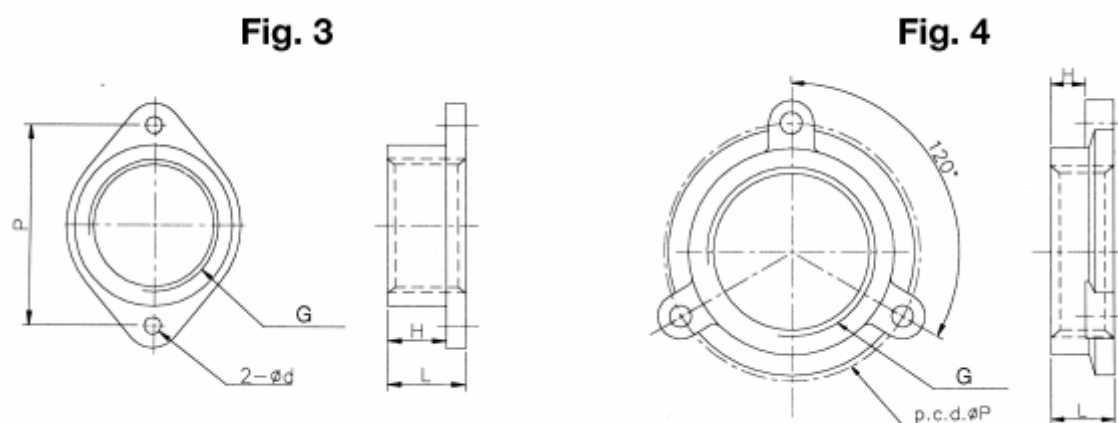

Article number: 27590429520

Description: Threaded inlet/outlet 5-T20 2"
KB-4..., 5..., 6..

Measures

d = 7

FIG = 3

G (Thread) = 2"

H = 18

L = 25

Model = KB-4..., KB-5..., KB-6..., KB-43..., KB-63..., KB-64...

P = 83